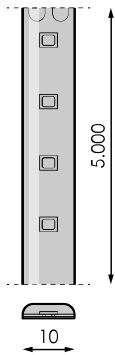

Specifications (Series luminaires)

	Electrical isolation	CIII
	Voltage (V)	24V dcV
	Frecuency (Hz)	50-60Hz
	IP Tightness index	IP65
	Colour temperature	2.700K
	CRI Colour rendering index	>80
	Opening angle	120°
	Measures	5.000x10mm
	Strip cutting unit	71mm
	Lifetime	(L70B50>) 50.000h

References

	W	K			
471169	9,6W	2.700K	>80	71mm	5.000x10mm

Dimensions

Photometry

Info

Until end of stock

On request

Consult options according to Imagine

Accessories

472395

IMAGINE
MONOCOLOR RF
REGULATOR 5-24V
TX5A

473682

POWER SUPPLY
60W 24V IP67
LPV-60-24

473699

POWER SUPPLY
100W 24V IP67
LPV-100-24

473705