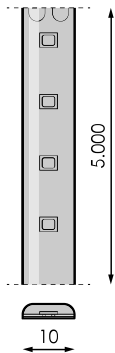

Specifications (Series luminaires)

	Electrical isolation	CIII
	Voltage (V)	24V dcV
	Frecuency (Hz)	50-60Hz
<hr/>		
	IP Tightness index	IP65
<hr/>		
	Colour temperature	6.500K
	CRI Colour rendering index	>80
	Opening angle	120°
<hr/>		
	Measures	5.000x10mm
	Strip cutting unit	71mm
<hr/>		
	Lifetime	(L70B50>) 50.000h

References

	W	K			
471190	9,6W	6.500K	>80	71mm	5.000x10mm

Dimensions

Photometry

Info

Until end of stock

On request

Consult options according to Imagine

Accessories

472395

IMAGINE
MONOCOLOR RF
REGULATOR 5-24V
TX5A

473682

POWER SUPPLY
60W 24V IP67
LPV-60-24

473699

POWER SUPPLY
100W 24V IP67
LPV-100-24

473705