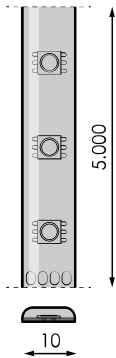

Specifications (Series luminaires)

	Electrical isolation	CIII
	Voltage (V)	24V dcV
	Frecuency (Hz)	50-60Hz
	IP Tightness index	IP65
	Colour temperature	2.700K
	CRI Colour rendering index	>80
	Opening angle	120°
	Measures	5.000x10mm
	Strip cutting unit	50mm
	Lifetime	(L70B50>) 50.000h

References

	W	K			
471206	14,4W	2.700K	>80	50mm	5.000x10mm

Dimensions

Photometry

Info

Until end of stock

On request

Consult options according to Imagine

Accessories

472395

IMAGINE
MONOCOLOR RF
REGULATOR 5-24V
TX5A

473682

POWER SUPPLY
60W 24V IP67
LPV-60-24

473699

POWER SUPPLY
100W 24V IP67
LPV-100-24

473705