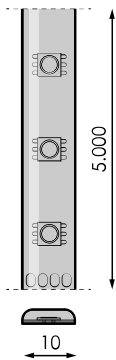

Specifications (Series luminaires)

	Electrical isolation	CIII
	Voltage (V)	24V dcV
	Frecuency (Hz)	50-60Hz
	IP Tightness index	IP65
	Colour temperature	4.000K
	CRI Colour rendering index	>80
	Opening angle	120°
	Measures	5.000x10mm
	Strip cutting unit	50mm
	Lifetime	(L70B50>) 50.000h

References

	W	K			
471213	14,4W	4.000K	>80	50mm	5.000x10mm

Dimensions

Photometry

Info

Until end of stock

On request

Consult options according to Imagine

Accessories

472395

IMAGINE
MONOCOLOR RF
REGULATOR 5-24V
TX5A

473682

POWER SUPPLY
60W 24V IP67
LPV-60-24

473699

POWER SUPPLY
100W 24V IP67
LPV-100-24

473705