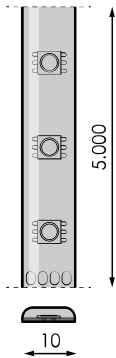

Specifications (Series luminaires)

	Electrical isolation	CIII
	Voltage (V)	24V dcV
	Frecuency (Hz)	50-60Hz
	IP Tightness index	IP65
	Colour temperature	5.000K
	CRI Colour rendering index	>80
	Opening angle	120°
	Measures	5.000x10mm
	Strip cutting unit	50mm
	Lifetime	(L70B50>) 50.000h

References

	W	K			
471220	14,4W	5.000K	>80	50mm	5.000x10mm

Dimensions

Photometry

Info

Until end of stock

On request

Consult options according to Imagine

Accessories

472395

IMAGINE
MONOCOLOR RF
REGULATOR 5-24V
TX5A

473682

POWER SUPPLY
60W 24V IP67
LPV-60-24

473699

POWER SUPPLY
100W 24V IP67
LPV-100-24

473705