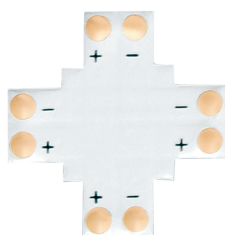

POWER SUPPLY
150W 24V IP67
LPV-150-24

Accessories

473040

CONNECTOR
IMAGINE
MONOCOLOR IP65
CABLE-STRIP

473064

CONNECTOR
IMAGINE
MONOCOLOR IP65
STRIP-STRIP

209151

STRIP CONNECTOR X
IP20 2835 10MM 2P

209144

T-STRIP CONNECTOR
IP20 2835 10MM 2P

501453

POWER SUPPLY
XLG-200-24-A IP67

001662

POWER SUPPLY
DALI LCA 35W 24V
SC PRE

001663

POWER SUPPLY
DALI LCA 60W 24V
SC PRE