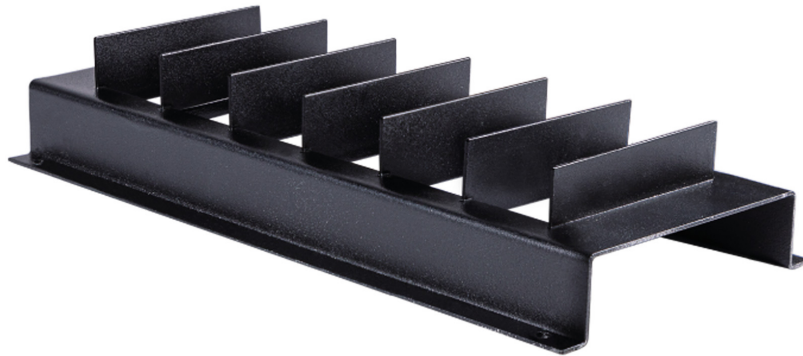

MADE IN SPAIN
Design by PRILUX

Applications

Monuments

Fairgrounds

Facades

Historic buildings

Cultural spaces