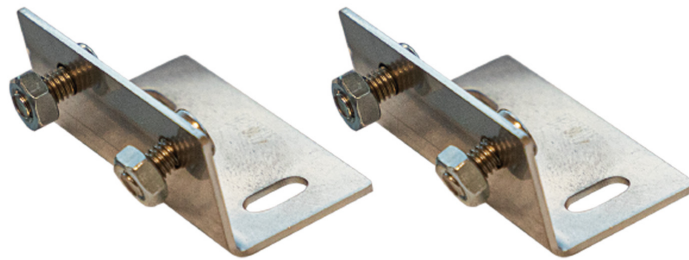

MADE IN SPAIN
Design by PRILUX

Applications

Monuments

Fairgrounds

Facades

Historic buildings

Cultural spaces

Specifications (Series luminaires)

| | |
|---|----|
|  Voltage (V) | V |
|  Dimming | No |

| | |
|--|-----|
|  Measures | 0mm |
|  Surges protection | No |

Prilux guarantees a $\pm 10\%$ tolerance in light flux measurements.

Dimensions

References

| | |
|---|---|
|  |  |
| 480635 | No |

Info

The RSSY remote installation systems are indivisibly composed of HEXAGON RSSY floodlights connected to a POWER BOX(not included in the luminaire). The POWER BOX must be purchased separately. Check with your local sales representative for the best combination adapted to your installation.