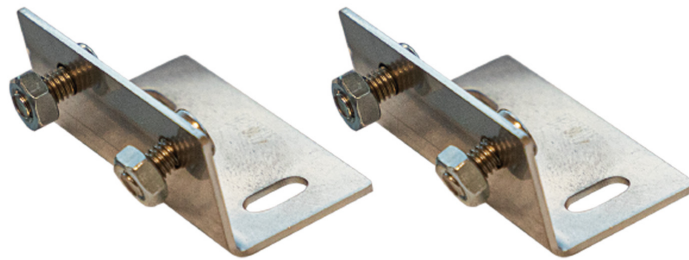

MADE IN SPAIN
Design by PRILUX

Applications

Monuments

Fairgrounds

Facades

Historic buildings

Cultural spaces

Specifications (Series luminaires)

 Voltage (V)	V	 Measures	0mm
Hz Frecuency (Hz)	Hz		
 Dimming	No	 Surges protection	Si

Prilux guarantees a $\pm 10\%$ tolerance in light flux measurements.

Dimensions

References

	
480635	No

Info

The RSSY remote installation systems are indivisibly composed of HEXAGON RSSY floodlights connected to a POWER BOX(not included in the luminaire). The POWER BOX must be purchased separately. Check with your local sales representative for the best combination adapted to your installation.