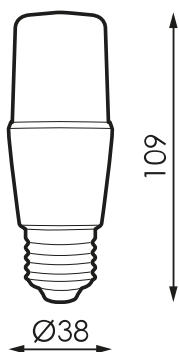

Specifications (Series luminaires)

	Electrical isolation	CCI
	Voltage (V)	230V
Hz	Frecuency (Hz)	50-60Hz
ϕ	Power factor (Cos fi)	$\geq 0,5$
	Dimming	No
	Bushing type	E27
	IP Tightness index	IP20
	Body color	White
	Diffuser Material	PC-O
	Body	PC
K	Colour temperature	5000K
	CRI Colour rendering index	80cromatica
	Opening angle	270°
	Measures	38x109mm
ϕ_{LUM}	Flux (lm)	767lm
	Lifetime	(L70B50>)40.000h
	Lifetime	(L70B50>)40.000h
	CEE Energy classification	A+

References

	W	ϕ	ϕ_{LUM}	K	\leftrightarrow
481342	7W	$\geq 0,5$	767lm	5000K	38x109mm

Dimensions

Photometry