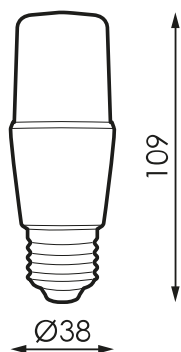

Specifications (Series luminaires)

	Electrical isolation	CCI
	Voltage (V)	230V
Hz	Frecuency (Hz)	50-60Hz
	Power factor (Cos fi)	≥0,5
	Dimming	No
	Bushing type	E27
	IP Tightness index	IP20
	Body color	White
	Diffuser Material	PC-O
	Body	PC
K	Colour temperature	5000K
	CRI Colour rendering index	80cromatica
	Opening angle	270°
	Measures	38x109mm
	Flux (lm)	1003lm
	Lifetime	(L70B50>)40.000h
	Lifetime	(L70B50>)40.000h
	CEE Energy classification	A+

References

	W	ϕ	ϕ_{LUM}	K	\leftrightarrow
481366	9W	$\geq 0,5$	1003lm	5000K	38x109mm

Dimensions

Photometry