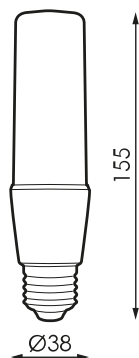

K	Colour temperature	4000K
	CRI Colour rendering index	>80
	Opening angle	270°

	Measures	38x38x109mm
---	-----------------	-------------

	Operating temperature	-
---	------------------------------	---

	Flux (lm)	1,311lm
---	------------------	---------

References

	W	ϕ	ϕ_{LUM}	K	\leftrightarrow
481380	12W	$\geq 0,5$	1311lm	4000K 4000K	38x38x109mm

Dimensions

Photometry