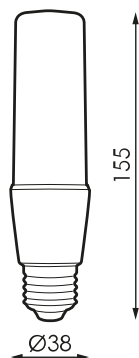

Specifications (Series luminaires)

	Electrical isolation	CI
	Voltage (V)	230V
Hz	Frecuency (Hz)	50/60Hz
	Power factor (Cos fi)	≥0,5
	Dimming	No
	Bushing type	E27
	IP Tightness index	IP20
	Body color	White
	Diffuser Material	PC-O
	Body	PC
K	Colour temperature	5000K
	CRI Colour rendering index	>80
	Opening angle	270°
	Measures	38x38x109mm
	Operating temperature	-
	Flux (lm)	1,373lm
	Lifetime	(L70B50>)40.000h
	Lifetime	(L70B50>)40.000h
	CEE Energy classification	A+

References

	W	ϕ	ϕ_{LUM}	K	\leftrightarrow
481397	12W	$\geq 0,5$	1373lm	5000K 5000K	38x38x109mm

Dimensions

Photometry