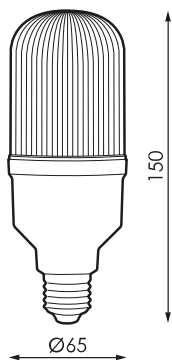

Specifications (Series luminaires)

	Electrical isolation	CCI
	Voltage (V)	230V
Hz	Frecuency (Hz)	50-60Hz
	Power factor (Cos fi)	≥0,5
	Dimming	No
	Bushing type	E27
	IP Tightness index	IP20
	Body color	White
	Diffuser Material	PC-O
	Body	PC
K	Colour temperature	5000K
	CRI Colour rendering index	80cromatica
	Opening angle	270°
	Measures	65x150mm
	Flux (lm)	1563lm
	Lifetime	(L70B50>)40.000h
	Lifetime	(L70B50>)40.000h
	CEE Energy classification	A+

References

	W	ϕ	ϕ_{LUM}	K	\leftrightarrow
481410	15W	$\geq 0,5$	1563lm	5000K	65x150mm

Dimensions

Photometry