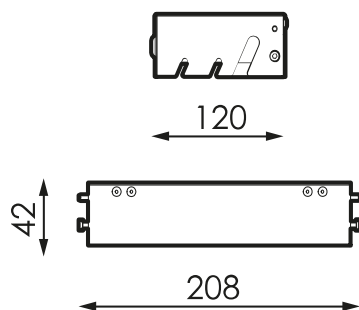

Specifications (Series luminaires)

	Voltage (V)	220-240V
Hz	Frecuency (Hz)	50-60Hz
	Current (A)	1.400mA
ϕ	Power factor (Cos fi)	0.98
	LED number	12
	Dimming	DALI
	IP Tightness index	IP67
	IK Impact resistance	IK07
	Body	FE
K	Colour temperature	4.000K
	CRI Colour rendering index	>70
	Optical	S027LOP

	Measures	233x94x165mm
	Weight	1.2Kg
	Wind Resistance	0,018m2
	Operating temperature	-40~+40°C
	Surges protection	Si
	Electrical isolation	CI
	Lifetime	L90B10>200.000h

Prilux guarantees a $\pm 10\%$ tolerance in light flux measurements.

Dimensions

References

	W				
481977	57W	1400mA	12	TAAQ-S027LOP	Yes