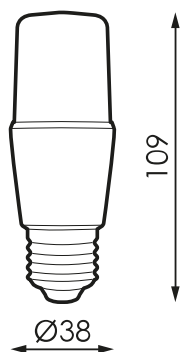

Specifications (Series luminaires)

	Electrical isolation	CCI
	Voltage (V)	230V
Hz	Frecuency (Hz)	50-60Hz
	Power factor (Cos fi)	≥0,5
	Dimming	No
	Bushing type	E27
	IP Tightness index	IP20
	Body color	White
	Diffuser Material	PC-O
	Body	PC
K	Colour temperature	3000K
	CRI Colour rendering index	80cromatica
	Opening angle	270°
	Measures	38x109mm
	Flux (lm)	689lm
	Lifetime	(L70B50>)40.000h
	Lifetime	(L70B50>)40.000h
	CEE Energy classification	A+

References

	W	ϕ	ϕ_{LUM}	K	\leftrightarrow
482103	7W	$\geq 0,5$	689lm	3000K	38x109mm

Dimensions

Photometry