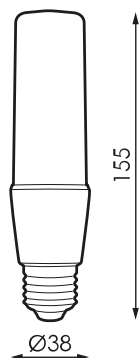

Specifications (Series luminaires)

	Voltage (V)	230V
Hz	Frecuency (Hz)	50-60Hz
Φ	Power factor (Cos fi)	>0,5
	Dimming	No
	Bushing type	E27
	IP Tightness index	IP20
K	Colour temperature	3.000K
	CRI Colour rendering index	>80
	Opening angle	270°
	Measures	38x155mm
	Operating temperature	-5°C~+35 °C
Φ_{LUM}	Flux (lm)	1.157lm
	Lifetime	(L70B50>) 40.000h
	CEE Energy classification	F

References

	W	ϕ	ϕ_{LUM}	K	\leftrightarrow
482127	12W	>0,5	1.157lm	3.000K	38x155mm

Dimensions

Photometry