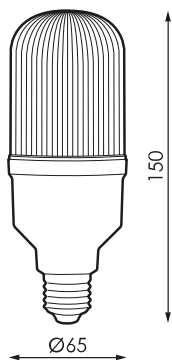

Specifications (Series luminaires)

	Voltage (V)	230V
Hz	Frecuency (Hz)	50-60Hz
Φ	Power factor (Cos fi)	>0,5
	Dimming	No
	Bushing type	E27
	IP Tightness index	IP20
K	Colour temperature	3.000K
	CRI Colour rendering index	>80
	Opening angle	270°
	Measures	65x150mm
	Operating temperature	-5°C~+35 °C
Φ_{LUM}	Flux (lm)	1.438lm
	Lifetime	(L70B50>) 40.000h
	CEE Energy classification	F

References

	W	ϕ	ϕ_{LUM}	K	\leftrightarrow
482134	15W	>0,5	1.438lm	3.000K	65x150mm

Dimensions

Photometry