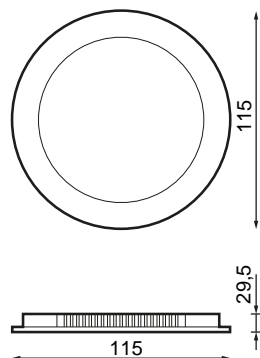

Specifications (Series luminaires)

	Electrical isolation	CCII
	Voltage (V)	230V
Hz	Frecuency (Hz)	50-60Hz
	Power factor (Cos fi)	≥0,9
	Dimming	No
	IP Tightness index	IP20
	Body color	RAL9006
	Diffuser Material	PC-O
	Body	AL
K	Colour temperature	3000K
	CRI Colour rendering index	>80
	Opening angle	120°
	Measures	Ø90x18mm
	Flux (lm)	338lm
	Lifetime	(L70B50>)35.000h
	Lifetime	(L70B50>)35.000h

References

	W	ϕ_{LUM}	K				
482844	6W	338lm	3000K	>80	Grey 9006	Ø90x18mm	No

Dimensions

Photometry

On request

Emergency kit 1h (Except 24W)

Regulation 1-10V

Solutions