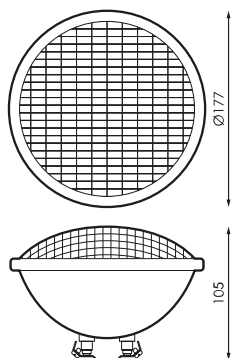

Specifications (Series luminaires)

	Voltage (V)	12V acV
	Frecuency (Hz)	50-60Hz
	Dimming	No
	Bushing type	G53
	IP Tightness index	IP68
	Colour temperature	3.000K
	CRI Colour rendering index	>70
	Opening angle	100°
	Measures	177x104mm
	Flux (lm)	1.709lm
	Lifetime	(L70B50>) 30.000h
	CEE Energy classification	F

References

	W		ϕ_{LUM}	K	
495035	20W	1650mA	1.709lm	3.000K	177x104mm

Dimensions

Photometry

Accessories

534062

TRANSFORMER
300W 12VAC IP65

534352