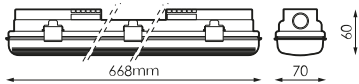

Specifications (Series luminaires)

	Electrical isolation	CI
	Voltage (V)	220V
	Frecuency (Hz)	50-60Hz
	Dimming	No
	IP Tightness index	IP65
	Body color	Light grey
	Diffuser Material	PC-T
	Body	PC
	Measures	668x70x60mm
	Operating temperature	-20 +35

References 

		
495950	1x	668x70x60mm

Dimensions 

Photometry 

Accessories

496131

SET OF 6 STAINLESS
STEEL CLIPS
MUNICH 600MM

Info 