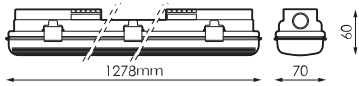

### Specifications (Series luminaires)

	<b>Electrical isolation</b>	CI
	<b>Voltage (V)</b>	220V
	<b>Frecuency (Hz)</b>	50-60Hz
	<b>Dimming</b>	No
	<b>IP Tightness index</b>	IP65
	<b>Body color</b>	Light grey
	<b>Diffuser Material</b>	PC-T
	<b>Body</b>	PC
	<b>Measures</b>	1.278x70x60mm
	<b>Operating temperature</b>	-20 +35

References 

		
495967	1x	1.278x70x60mm

Dimensions 

Photometry 

---

**Accessories**

---

---