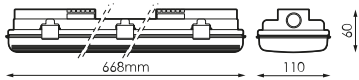

References

		
495981	2x	668x110x60mm

Dimensions

Photometry

Accessories

496131

SET OF 6 STAINLESS
STEEL CLIPS
MUNICH 600MM

Info