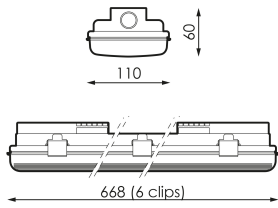

Specifications

	Voltage (V)	220V
Hz	Frecuency (Hz)	50-60
	Dimming	No
	IP Tightness index	65
	Body color	Light grey
	Diffuser Material	PC-T
	Body	PC
	Measures	668x110x60
	Mounting position	Surface
	Operating temperature	-20 +35
	Electrical isolation	I

References

495981

Yes

Dimensions

Photometry

Accessories

496131

SET OF 6 STAINLESS
STEEL CLIPS
MUNICH 600MM