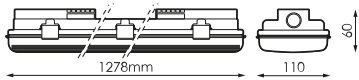

References

		
495998	2x	1.278x110x60mm

Dimensions

Photometry

Accessories

496148

SET OF 10 STAINLESS
STEEL CLIPS
MUNICH 1200MM

Info