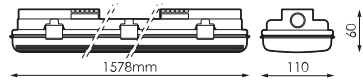

References

496001

2x

1.578x110x60mm

Dimensions

Photometry

Accessories

496155

SET OF 12 STAINLESS
STEEL CLIPS
MUNICH 1500MM

Info

Up to -20° with ecTUBE LED PRILUX BASIC and SMART.