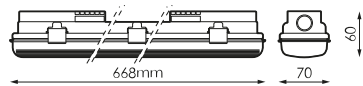

References

496018

1x

668x70x60mm

Dimensions

Photometry

Accessories

496131

SET OF 6 STAINLESS
STEEL CLIPS
MUNICH 600MM

Info

Up to -20° with ecTUBE LED PRILUX BASIC and SMART.