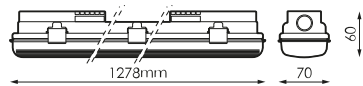

References

496025

1x

1.278x70x60mm

Dimensions

Photometry

Accessories

496148

SET OF 10 STAINLESS
STEEL CLIPS
MUNICH 1200MM

Info

Up to -20° with ecTUBE LED PRILUX BASIC and SMART.