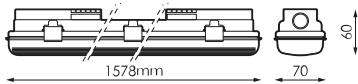

References

		
496032	1x	1.578x70x60mm

Dimensions

Photometry

Accessories

496155

SET OF 12 STAINLESS
STEEL CLIPS
MUNICH 1500MM

Info