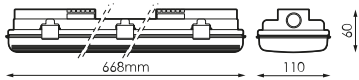

References

		
496049	2x	668x110x60mm

Dimensions

Photometry

Accessories

496131

SET OF 6 STAINLESS
STEEL CLIPS
MUNICH 600MM

Info