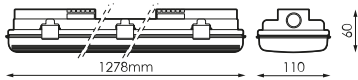

Specifications (Series luminaires)

	Electrical isolation	CI
	Voltage (V)	220V
	Frecuency (Hz)	Hz
	Dimming	No
	IP Tightness index	IP65
	Body color	Light grey
	Diffuser Material	PC-T
	Body	PC
	Measures	1.278x110x60mm
	Operating temperature	-20 +35

References 

		
496056	2x	1.278x110x60mm

Dimensions 

Photometry 

Accessories

496148

SET OF 10 STAINLESS
STEEL CLIPS
MUNICH 1200MM