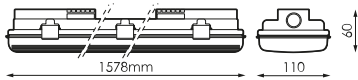

References

		
496063	2x	1.578x110x60mm

Dimensions

Photometry

Accessories

496155

SET OF 12 STAINLESS
STEEL CLIPS
MUNICH 1500MM

Info