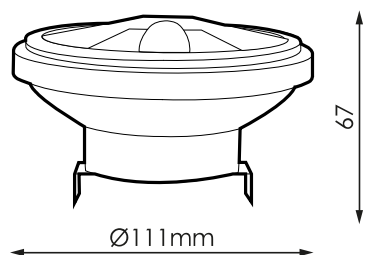

Specifications (Series luminaires)

	Voltage (V)	12V acV
Hz	Frecuency (Hz)	50-60Hz
Φ	Power factor (Cos fi)	>0,9
	Dimming	No
	Bushing type	G53
	IP Tightness index	IP20
K	Colour temperature	3.000K
	CRI Colour rendering index	>80
	Opening angle	24°
	Measures	111x67mm
	Operating temperature	-5°C~+35 °C
Φ_{LUM}	Flux (lm)	792lm
	Lifetime	(L70B50>) 30.000h
	CEE Energy classification	G

References

	W	ϕ	ϕ_{LUM}	K	\leftrightarrow
497640	12W	>0,9	792lm	3.000K	111x67mm

Dimensions

Photometry

Info

Until end of stock