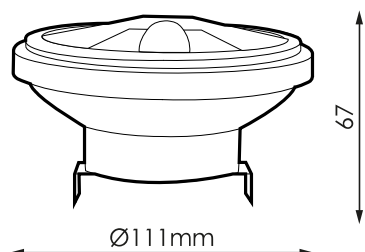

Specifications (Series luminaires)

	Voltage (V)	12V acV
Hz	Frecuency (Hz)	50-60Hz
Φ	Power factor (Cos fi)	>0,9
	Dimming	No
	Bushing type	G53
	IP Tightness index	IP20
K	Colour temperature	5.000K
	CRI Colour rendering index	>80
	Opening angle	24°
	Measures	112x67mm
	Operating temperature	-5°C~+35 °C
Φ_{LUM}	Flux (lm)	808lm
	Lifetime	(L70B50>) 30.000h
	CEE Energy classification	G

References

	W	ϕ	ϕ_{LUM}	K	\leftrightarrow
497657	12W	>0,9	808lm	5.000K	112x67mm

Dimensions

Photometry

Info

Until end of stock