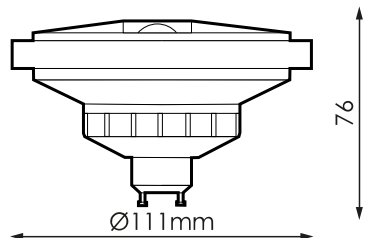

Specifications (Series luminaires)

	Voltage (V)	230V
Hz	Frecuency (Hz)	50-60Hz
Φ	Power factor (Cos fi)	>0,9
	Dimming	Yes
	Bushing type	GU10
	IP Tightness index	IP20
K	Colour temperature	5.000K
	CRI Colour rendering index	>80
	Opening angle	36°
	Measures	111x76mm
	Operating temperature	-5°C~+35 °C
Φ_{LUM}	Flux (lm)	1.013lm
	Lifetime	(L70B50>) 30.000h
	CEE Energy classification	A+

References ▮

▮	W	ϕ	ϕ_{LUM}	K	\leftrightarrow
497671	12W	>0,9	1.013lm	5.000K	111x76mm

Dimensions \leftrightarrow

Photometry ⊗

Info i

Until end of stock