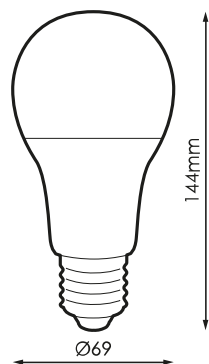

Specifications (Series luminaires)

	Voltage (V)	230V
Hz	Frecuency (Hz)	50-60Hz
Φ	Power factor (Cos fi)	>0,5
	Dimming	No
	Bushing type	E27
	IP Tightness index	IP20
K	Colour temperature	3.000K
	CRI Colour rendering index	>80
	Opening angle	210°
	Measures	95x174mm
	Operating temperature	-5°C~+35 °C
Φ_{LUM}	Flux (lm)	1.985lm
	Lifetime	(L70B50>) 40.000h
	CEE Energy classification	F

References

	W	ϕ	ϕ_{LUM}	K	\leftrightarrow
497817	19W	>0,5	1.985lm	3.000K	95x174mm

Dimensions

Photometry