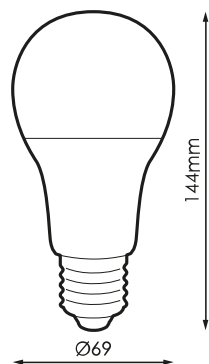

Specifications (Series luminaires)

	Voltage (V)	230V
Hz	Frecuency (Hz)	50-60Hz
Φ	Power factor (Cos fi)	>0,5
	Dimming	No
	Bushing type	E27
	IP Tightness index	IP20
K	Colour temperature	5.000K
	CRI Colour rendering index	>80
	Opening angle	210°
	Measures	95x174mm
	Operating temperature	-5°C~+35 °C
Φ_{LUM}	Flux (lm)	2.031lm
	Lifetime	(L70B50>) 40.000h
	CEE Energy classification	E

References

	W	ϕ	ϕ_{LUM}	K	\leftrightarrow
497824	19W	>0,5	2.031lm	5.000K	95x174mm

Dimensions

Photometry