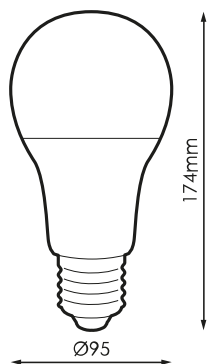

Specifications (Series luminaires)

	Voltage (V)	230V
	Frecuency (Hz)	50-60Hz
	Power factor (Cos fi)	>0,5
	Dimming	No
	Bushing type	E27
	IP Tightness index	IP20
	Colour temperature	3.000K
	CRI Colour rendering index	>80
	Opening angle	210°
	Measures	69x144mm
	Operating temperature	-5°C~+35 °C
	Flux (lm)	1.311lm
	Lifetime	(L70B50>) 40.000h
	CEE Energy classification	F

References

	W	ϕ	ϕ_{LUM}	K	\leftrightarrow
502658	16W	>0,5	1.31lm	3.000K	69x144mm

Dimensions

Photometry