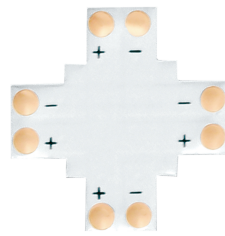

POWER SUPPLY  
150W 24V IP67  
LPV-150-24

**473040**

CONNECTOR  
IMAGINE  
MONOCOLOR IP65  
CABLE-STRIP

**473064**

CONNECTOR  
IMAGINE  
MONOCOLOR IP65  
STRIP-STRIP

**209151**

STRIP CONNECTOR X  
IP20 2835 10MM 2P