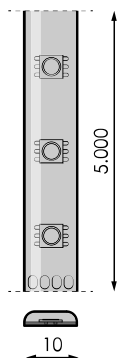

## References

	W	K			
502719	14,4W	2700k	>80	50mm	30.000x10mm

## Dimensions