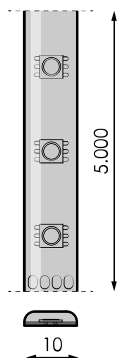

Specifications (Series luminaires)

	Electrical isolation	CIII
	Voltage (V)	24V dcV
	Frecuency (Hz)	50-60Hz
<hr/>		
	IP Tightness index	IP65
<hr/>		
	Colour temperature	5.000K
	CRI Colour rendering index	>80
	Opening angle	120°
<hr/>		
	Measures	30.000x10mm
	Strip cutting unit	50mm
<hr/>		
	Lifetime	L70B50>) 50.000h

References

	W	K			
502740	14,4W	5.000K	>80	50mm	30.000x10mm

Dimensions

Photometry

Info

Loss of intensity for more than 10m. The useful life of our led strips is 50,000h as long as the temperature ambient temperature does not exceed 25 ° C. Mandatory placement of strips on surfaces that dissipate heat that they generate in order to guarantee the life of the led,

Accessories

472395

IMAGINE
MONOCOLOR RF
REGULATOR 5-24V
1X5A

473682

POWER SUPPLY
60W 24V IP67
LPV-60-24

473699

POWER SUPPLY
100W 24V IP67
LPV-100-24

473705