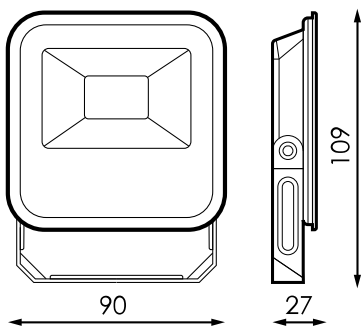

Specifications (Series luminaires)

	Electrical isolation	CI
	Voltage (V)	230V
Hz	Frecuency (Hz)	50-60Hz
	Power factor (Cos fi)	>0,5
	IP Tightness index	IP65
	Body color	7045
	Diffuser Material	VT-O
	Body	AL
K	Colour temperature	3.000K
	CRI Colour rendering index	>80
	Opening angle	100°
	Measures	109x90x27mm
	Flux (lm)	911lm
	Lifetime	(L70B50>) 25.000h

References

	W	ϕ_{LUM}	K		
504638	10W	911lm	3.000K	Dark gray	109x90x27mm

Dimensions

Photometry

Info

Until end of stock