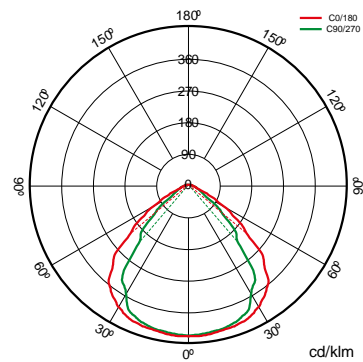

Specifications (Series luminaires)

	Electrical isolation	CI
	Voltage (V)	230V
Hz	Frecuency (Hz)	50-60Hz
	Power factor (Cos fi)	>0,5
	IP Tightness index	IP65
	Body color	7045
	Diffuser Material	VT-O
	Body	AL
K	Colour temperature	3.000K
	CRI Colour rendering index	>80
	Opening angle	100°
	Measures	109x90x27mm
	Flux (lm)	911lm
	Lifetime	(L70B50>) 25.000h

References

	W	ϕ_{LUM}	K		
504638	10W	911lm	3.000K	Dark gray	109x90x27mm

Dimensions

Photometry

Info

Until end of stock