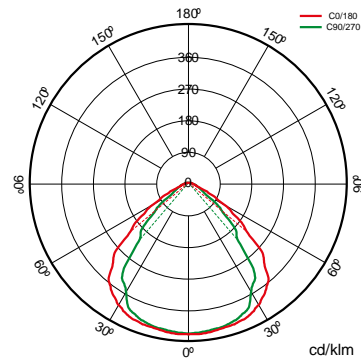

Specifications (Series luminaires)

	Electrical isolation	CI
	Voltage (V)	230V
Hz	Frecuency (Hz)	50-60Hz
	Power factor (Cos fi)	>0,5
	IP Tightness index	IP65
	Body color	7045
	Diffuser Material	VT-O
	Body	AL
K	Colour temperature	5.000K
	CRI Colour rendering index	>80
	Opening angle	100°
	Measures	109x90x27mm
	Flux (lm)	987lm
	Lifetime	(L70B50>) 25.000h

References

	W	ϕ_{LUM}	K		
504645	10W	987lm	5.000K	Dark gray	109x90x27mm

Dimensions

Photometry

Info

Until end of stock