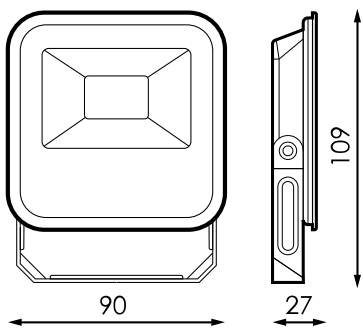

Specifications (Series luminaires)

	Electrical isolation	CI
	Voltage (V)	230V
Hz	Frecuency (Hz)	50-60Hz
	Power factor (Cos fi)	>0,5
	IP Tightness index	IP65
	Body color	7045
	Diffuser Material	VT-O
	Body	AL
K	Colour temperature	5.000K
	CRI Colour rendering index	>80
	Opening angle	100°
	Measures	109x90x27mm
	Flux (lm)	987lm
	Lifetime	(L70B50>) 25.000h

References

	W	ϕ_{LUM}	K		
504645	10W	987lm	5.000K	Dark gray	109x90x27mm

Dimensions

Photometry

Info

Until end of stock