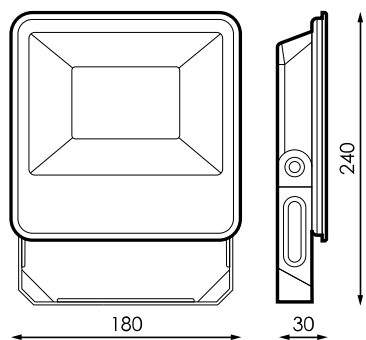

Specifications (Series luminaires)

	Electrical isolation	CI
	Voltage (V)	230V
Hz	Frecuency (Hz)	50-60Hz
	Power factor (Cos fi)	>0,9
	IP Tightness index	IP65
	Body color	7045
	Diffuser Material	VT-O
	Body	AL
K	Colour temperature	3.000K
	CRI Colour rendering index	>80
	Opening angle	110°
	Measures	240x180x30mm
	Flux (lm)	4.371lm
	Lifetime	(L70B50>) 25.000h

References

	W	ϕ_{LUM}	K		
504690	50W	4.371lm	3.000K	Dark gray	240x180x30mm

Dimensions

Photometry