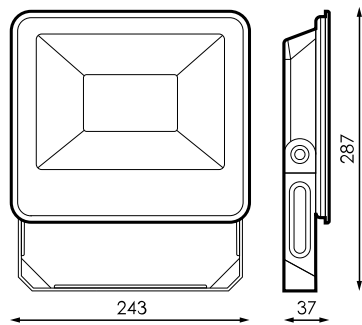

K	Colour temperature	3.000K
	CRI Colour rendering index	>80
	Opening angle	110°

	Measures	287x243x37mm
---	-----------------	--------------

	Flux (lm)	6.203lm
---	------------------	---------

	Lifetime	(L70B50>) 25.000h
---	-----------------	-------------------

References

	W	ϕ_{LUM}	K		
504713	70W	6.203lm	3.000K	Dark gray	287x243x37mm

Dimensions

Photometry