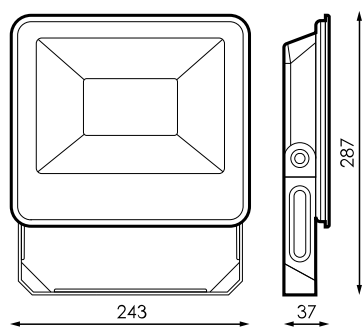

Specifications (Series luminaires)

| | | |
|---|-----------------------------------|------------------|
|  | Electrical isolation | CCI |
|  | Voltage (V) | 220-240V |
| Hz | Frecuency (Hz) | 50-60Hz |
|  | Power factor (Cos fi) | >0,9 |
|  | IP Tightness index | IP65 |
|  | IK Impact resistance | IK06 |
|  | Body color | RAL7045 |
|  | Diffuser Material | VT-T |
|  | Body | Al |
| K | Colour temperature | 5000K |
|  | CRI Colour rendering index | >80 |
|  | Opening angle | 100° |
|  | Measures | 287x243x37mm |
|  | Mounting position | Superficie |
|  | Flux (lm) | 6318lm |
|  | Lifetime | (L70B50>)25.000h |
|  | Lifetime | (L70B50>)25.000h |

References

| | W | ϕ_{LUM} | K | | |
|--------|-----|--------------|-------|-----------|--------------|
| 504720 | 70W | 6318lm | 5000K | Dark gray | 287x243x37mm |

Dimensions

Photometry

Info

Hasta fin de existencias