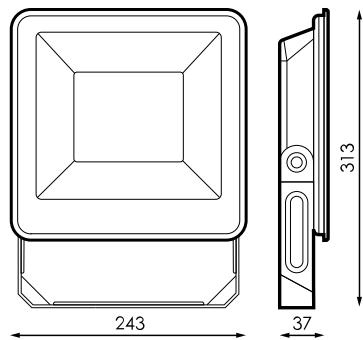

Specifications (Series luminaires)

	Electrical isolation	CI
	Voltage (V)	220-240V
	Frecuency (Hz)	Hz
	IP Tightness index	IP65
	IK Impact resistance	IK06
	Body color	7045
	Diffuser Material	VT-T
	Body	AL
	Colour temperature	5.000K
	CRI Colour rendering index	≥80
	Opening angle	110°
	Measures	313x243x37mm
	Mounting position	Superficie
	Operating temperature	-30 +50
	Flux (lm)	8839lm
	Lifetime	25.000h

References

	W	ϕ_{LUM}	K		
504744	100W	8839lm	5.000K	Dark gray	313x243x37mm

Dimensions

Photometry