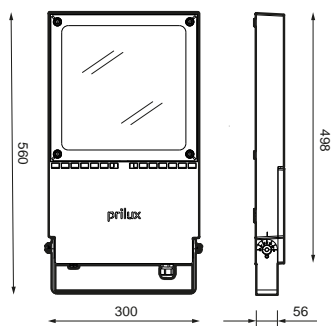

	Measures	560x300x56mm
	Weight	7.8Kg
	Wind Resistance	0,168m2
	Operating temperature	40°C
	Surges protection	No
ϕ_{LUM}	Flux (lm)	27500lm
	Electrical isolation	CCI
	Lifetime	L70B10>100.000h

Prilux guarantees a $\pm 10\%$ tolerance in light flux measurements.

Dimensions

References

	W_{LED}	W		ϕ	ϕ_{LED}	ϕ_{LUM}	ϕ/W			
520034	189W	203,7W	1000mA	32884lm	31084lm	27500lm	135lm/W	192	S090I2P	No

Photometry

On request

Class II

Double Level with Line of Command

Available RAL colors (Consult)