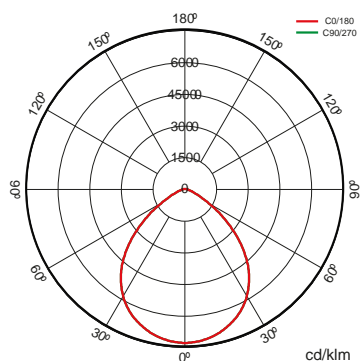

Certifications

Specifications (Series luminaires)

	Voltage (V)	220-240V
Hz	Frecuency (Hz)	50-60Hz
	Current (A)	1.000mA
ϕ	Power factor (Cos fi)	0.97
	LED number	192
	Dimming	No
	IP Tightness index	IP66
	IK Impact resistance	IK09
	Body color	9007
	Body	AL iap
K	Colour temperature	4000K
	CRI Colour rendering index	70cromatica
	Optical	S090I2P

	Measures	560x300x56mm
	Weight	7.8Kg
	Wind Resistance	0,168m2
	Operating temperature	40°C
	Surges protection	No
ϕ_{LUM}	Flux (lm)	27500lm
	Electrical isolation	CCI
	Lifetime	L70B10>100.000h

Prilux guarantees a $\pm 10\%$ tolerance in light flux measurements.

Dimensions

References

	W_{LED}	W		ϕ	ϕ_{LED}	ϕ_{LUM}	ϕ/W			
520034	189W	203,7W	1000mA	32884lm	31084lm	27500lm	135lm/W	192	S090I2P	No

Photometry

On request

Class II

Double Level with Line of Command

Available RAL colors (Consult)