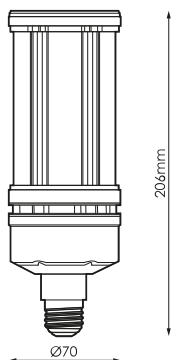

Specifications (Series luminaires)

	Electrical isolation	CCI
	Voltage (V)	230V
	Dimming	No
	IP Tightness index	IP64
	Colour temperature	4000K
	CRI Colour rendering index	80cromatica
	Measures	70x206mm
	Lifetime	(L70B50>)50.000h
	Lifetime	(L70B50>)50.000h

References

	W	K	
521390	27W	4000K	70x206mm

Dimensions

Photometry