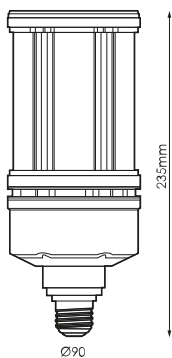

Specifications (Series luminaires)

	Electrical isolation	CCI
	Voltage (V)	230V
	Dimming	No
	IP Tightness index	IP64
K	Colour temperature	4000K
	CRI Colour rendering index	80cromatica
	Measures	90x235mm
	Lifetime	(L70B50>)50.000h
	Lifetime	(L70B50>)50.000h

References

	W	K	
521420	36W	4000K	90x235mm

Dimensions

Photometry