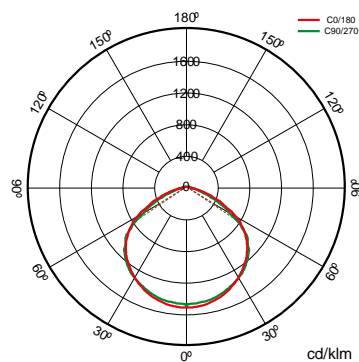

Specifications (Series luminaires)

| | | |
|---|-----------------------------------|------------------|
|  | Electrical isolation | CCI |
|  | Voltage (V) | 220-240V |
| Hz | Frecuency (Hz) | 50-60Hz |
|  | Power factor (Cos fi) | >0,9 |
|  | IP Tightness index | IP65 |
|  | IK Impact resistance | IK06 |
|  | Body color | RAL7045 |
|  | Diffuser Material | VT-T |
|  | Body | Al |
| K | Colour temperature | 5000K |
|  | CRI Colour rendering index | >80 |
|  | Opening angle | 100° |
|  | Measures | 240x180x30mm |
|  | Mounting position | Superficie |
|  | Flux (lm) | 4516lm |
|  | Lifetime | (L70B50>)25.000h |
|  | Lifetime | (L70B50>)25.000h |

References

|  | W | ϕ_{LUM} | K |  |  |
|---|-----|--------------|-------|---|---|
| 522540 | 50W | 4516lm | 5000K | Dark gray | 240x180x30mm |

Dimensions

Photometry

Info

Hasta fin de existencias