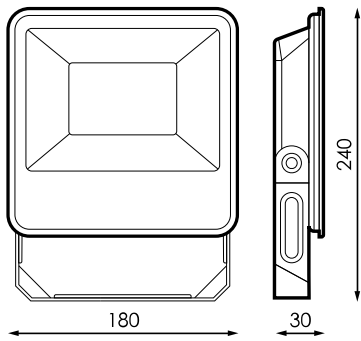

Specifications (Series luminaires)

	Electrical isolation	CI
	Voltage (V)	230V
Hz	Frecuency (Hz)	50-60Hz
	Power factor (Cos fi)	>0,9
	IP Tightness index	IP65
	Body color	White
	Diffuser Material	VT-O
	Body	AL
K	Colour temperature	5.000K
	CRI Colour rendering index	>80
	Opening angle	110°
	Measures	240x180x30mm
	Flux (lm)	4.516lm
	Lifetime	(L70B50>) 25.000h

References

	W	ϕ_{LUM}	K		
522540	50W	4.516lm	5.000K	White	240x180x30mm

Dimensions

Photometry