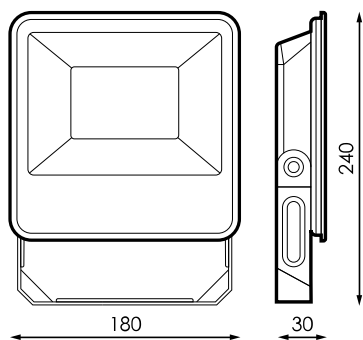

Specifications (Series luminaires)

| | | |
|---|-----------------------------------|------------------|
|  | Electrical isolation | CCI |
|  | Voltage (V) | 220-240V |
| Hz | Frecuency (Hz) | 50-60Hz |
|  | Power factor (Cos fi) | >0,9 |
|  | IP Tightness index | IP65 |
|  | IK Impact resistance | IK06 |
|  | Body color | RAL7045 |
|  | Diffuser Material | VT-T |
|  | Body | Al |
| K | Colour temperature | 5000K |
|  | CRI Colour rendering index | >80 |
|  | Opening angle | 100° |
|  | Measures | 240x180x30mm |
|  | Mounting position | Superficie |
|  | Flux (lm) | 4516lm |
|  | Lifetime | (L70B50>)25.000h |
|  | Lifetime | (L70B50>)25.000h |

References

|  | W | ϕ_{LUM} | K |  |  |
|---|-----|--------------|-------|---|---|
| 522540 | 50W | 4516lm | 5000K | Dark gray | 240x180x30mm |

Dimensions

Photometry

Info

Hasta fin de existencias