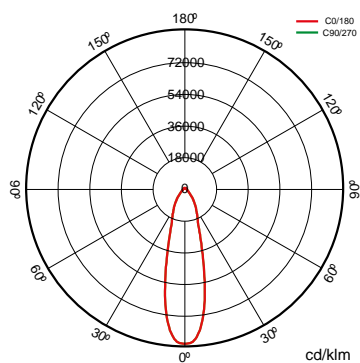

Photometry

On request

PC-T (IK10)

S020I2P

S090I2P

K

>70 3.000K

>80 3.000K