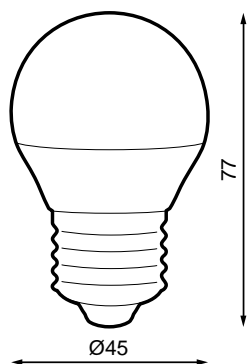

Specifications (Series luminaires)

	Voltage (V)	220-240V
Hz	Frecuency (Hz)	50-60Hz
Φ	Power factor (Cos fi)	>0,5
	Dimming	No
	Bushing type	E27
	Body color	White
	Diffuser Material	PC-O
	Body	PC
K	Colour temperature	5.000K
	CRI Colour rendering index	≥80
	Opening angle	240°
	Measures	Ø45x74mm
	Operating temperature	-5 +35
Φ_{LUM}	Flux (lm)	511lm
	Lifetime	15.000h
	N° of ignitions	15.000
	CEE Energy classification	A+

References

	W	ϕ		ϕ_{LUM}	K	
524575	5W	>0,5	430mA	511lm	5.000K	Ø45x74mm

Dimensions

Photometry